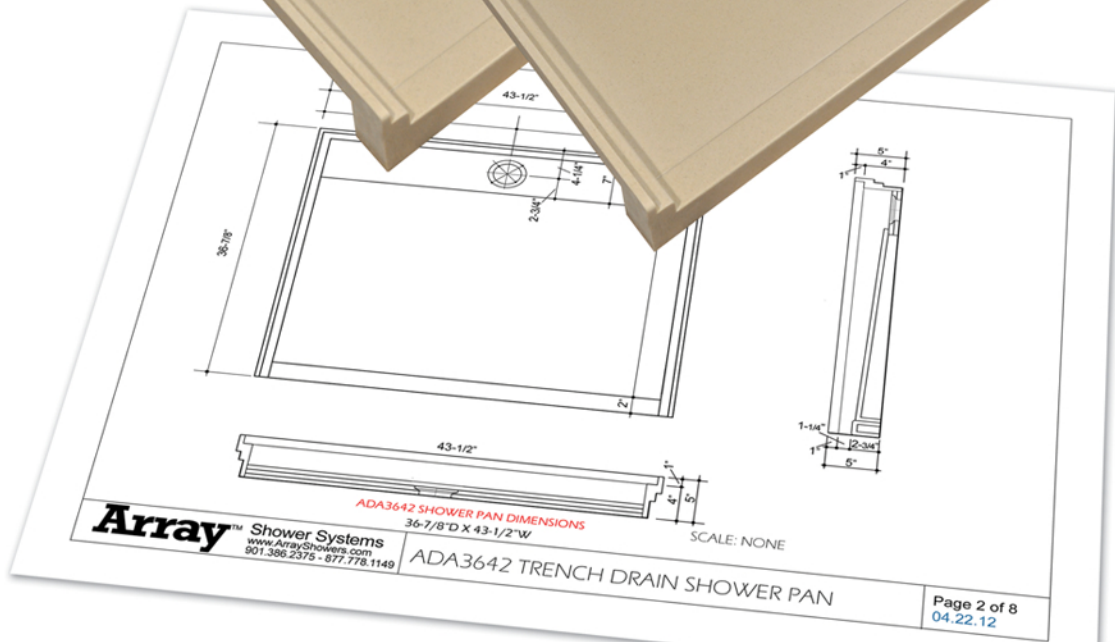

ArrayTM
Solid Surface Shower Systems

ADA3642TD

Solid Surface Trench Drain
Shower Pan & Cover

ArrayTM Shower Systems
www.ArrayShowers.com
901.386.2375 • 877.778.1149

ADA3642 TRENCH DRAIN SHOWER PAN

Page 2 of 8
04.22.12

Distributed exclusively by

Customized versions of Trench Drain shower pans, Standard shower pans & ADA-compliant shower pans are available in any size & drain location.

Contact us for information and samples of ARRAY Solid Surface - 901.386.2375, Toll Free 877.778.1149
fax 901.386.6668, email CustomerCare@ArrayShowers.com, www.ArrayShowers.com