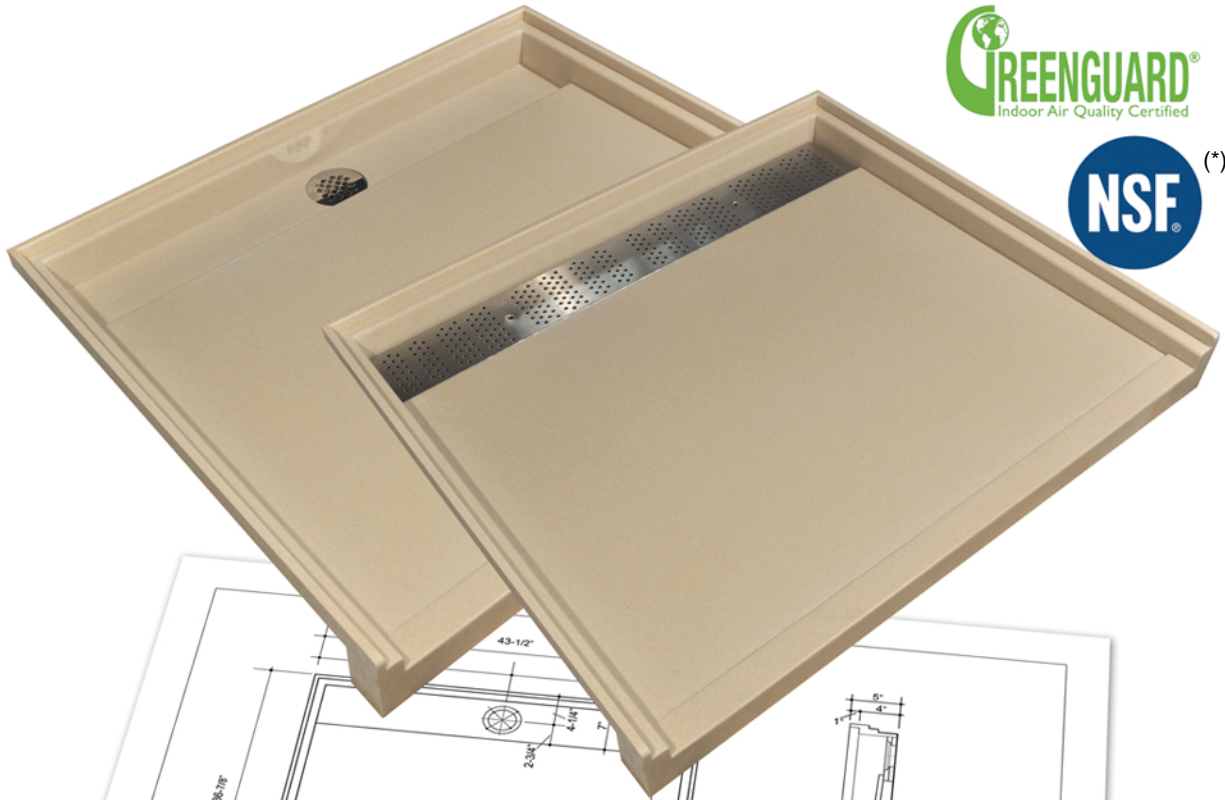

ArrayTM
Solid Surface Shower Systems

ADA3642TD

Solid Surface Trench Drain
Shower Pan & Cover

ArrayTM Shower Systems
www.ArrayShowers.com
901.386.2375 • 877.778.1149

ADA3642 TRENCH DRAIN SHOWER PAN

Page 2 of 8
04.22.12

Distributed exclusively by

Customized versions of Trench Drain shower pans, Standard shower pans & ADA-compliant shower pans are available in any size & drain location.

Contact us for information and samples of ARRAY Solid Surface - 901.386.2375, Toll Free 877.778.1149
fax 901.386.6668, email CustomerCare@ArrayShowers.com, www.ArrayShowers.com